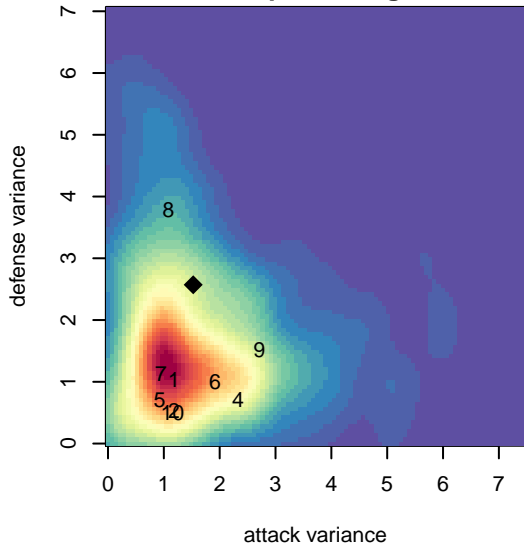

Aloha United SC Black G05

Aloha United SC
 , OR
 G05 total strength=631
 attack=0.93 defense=0.33
 fall league = PTT G05 Div 2 Red West
 spr league = Spr OYS G05 Div 2 White

alt names used:
 ALOHA UNITED BLACK
 AUCSC 05G Black
 AUCSC 05G Black
 ALOHA UNITED BLACK (OR)
 AUCSC 05G Black

Venues played:
 2017 Clash At the Border Gold/Silver/Bronze
 2017 Oswego Nike Cup Silver White U13
 2017 PTT G05 Division 2 Red West
 2017 OYS Founders Cup G05
 2017 Spr OYS G05 Division 2 White

Aloha United SC Black G05
 Dots are actual minus expected GF (blue circles) and GA (red triangles).
 Blue line is smoothed change in attack strength. Red is smoothed change in defense strength.

**attack and defense variance (black dot)
relative to other teams
and top 10 in region**

**attack and defense rating
relative to others at age
and all opponents in last 13 months**

Performance relative to 13 month average