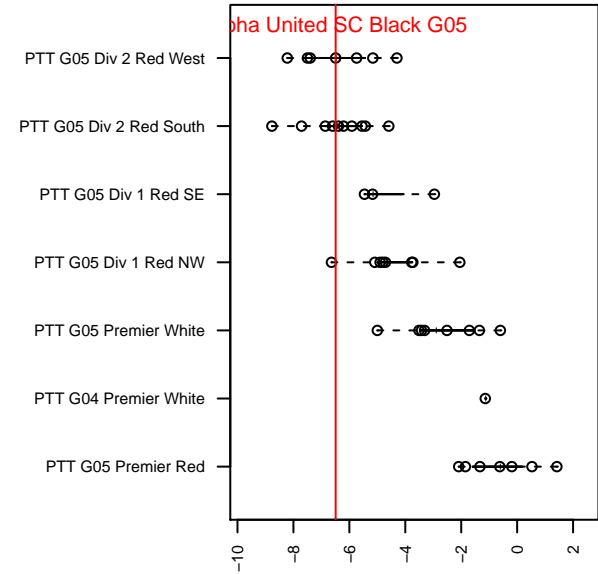

Aloha United SC Black G05

Aloha United SC
 , OR
 G05 total strength=631
 attack=0.93 defense=0.33
 fall league = PTT G05 Div 2 Red West
 spr league = Spr OYS G05 Div 2 White

alt names used:
 ALOHA UNITED BLACK
 AUCSC 05G Black
 AUCSC 05G Black
 ALOHA UNITED BLACK (OR)
 AUCSC 05G Black

Venues played:
 2017 Clash At the Border Gold/Silver/Bronze
 2017 Oswego Nike Cup Silver White U13
 2017 PTT G05 Division 2 Red West
 2017 OYS Founders Cup G05
 2017 Spr OYS G05 Division 2 White

Aloha United SC Black G05
 Dots are actual minus expected GF (blue circles) and GA (red triangles).
 Blue line is smoothed change in attack strength. Red is smoothed change in defense strength.

**attack and defense variance (black dot)
relative to other teams
and top 10 in region**

**attack and defense rating
relative to others at age
and all opponents in last 13 months**

Performance relative to 13 month average