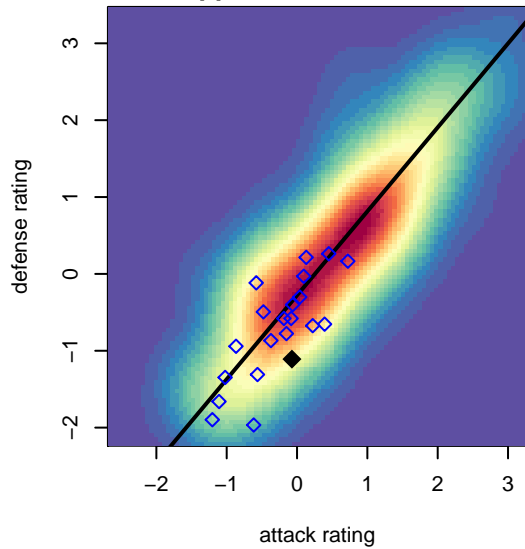

Aloha United SC Black G05

Aloha United SC
 , OR
 G05 total strength=631
 attack=0.93 defense=0.33
 fall league = PTT G05 Div 2 Red West
 spr league = Spr OYS G05 Div 2 White

alt names used:
 ALOHA UNITED BLACK
 AUCSC 05G Black
 AUCSC 05G Black
 ALOHA UNITED BLACK (OR)
 AUCSC 05G Black

Venues played:
 2017 Clash At the Border Gold/Silver/Bronze
 2017 Oswego Nike Cup Silver White U13
 2017 PTT G05 Division 2 Red West
 2017 OYS Founders Cup G05
 2017 Spr OYS G05 Division 2 White

Aloha United SC Black G05
 Dots are actual minus expected GF (blue circles) and GA (red triangles).
 Blue line is smoothed change in attack strength. Red is smoothed change in defense strength.

**attack and defense variance (black dot)
relative to other teams
and top 10 in region**

**attack and defense rating
relative to others at age
and all opponents in last 13 months**

Performance relative to 13 month average