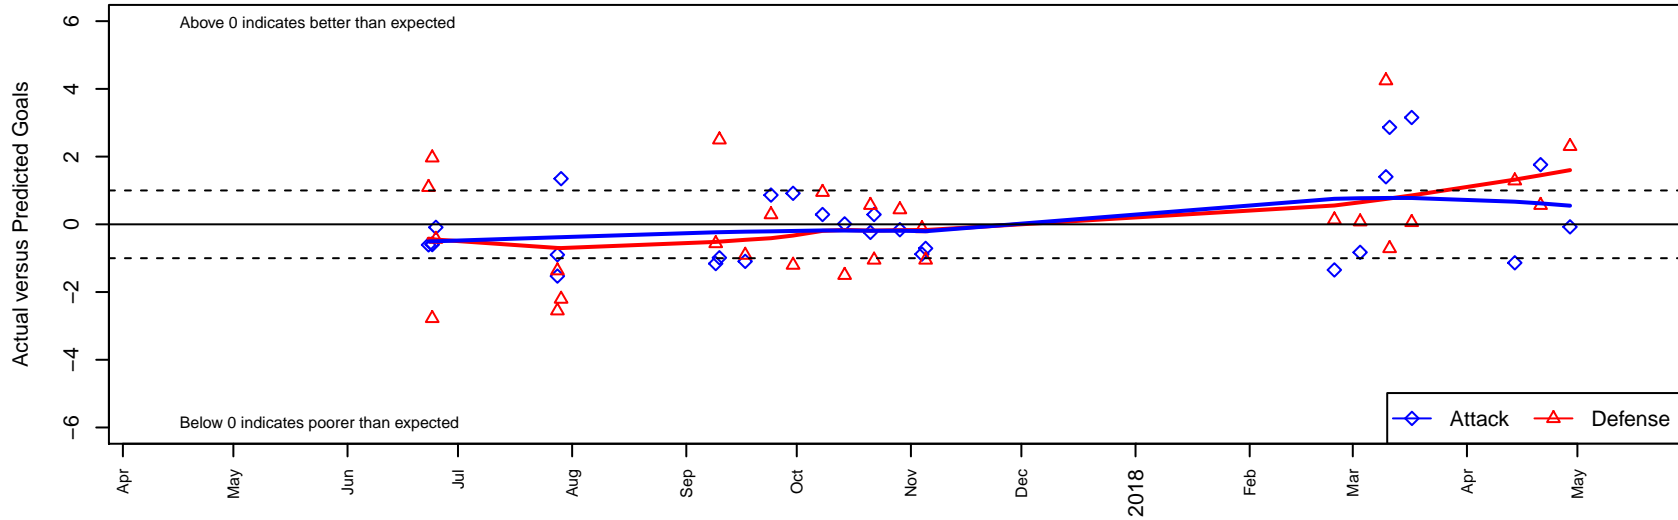

Aloha United SC Black G05

Aloha United SC
 , OR
 G05 total strength=631
 attack=0.93 defense=0.33
 fall league = PTT G05 Div 2 Red West
 spr league = Spr OYS G05 Div 2 White

alt names used:
 ALOHA UNITED BLACK
 AUCSC 05G Black
 AUCSC 05G Black
 ALOHA UNITED BLACK (OR)
 AUCSC 05G Black

Venues played:
 2017 Clash At the Border Gold/Silver/Bronze
 2017 Oswego Nike Cup Silver White U13
 2017 PTT G05 Division 2 Red West
 2017 OYS Founders Cup G05
 2017 Spr OYS G05 Division 2 White

Aloha United SC Black G05
 Dots are actual minus expected GF (blue circles) and GA (red triangles).
 Blue line is smoothed change in attack strength. Red is smoothed change in defense strength.

**attack and defense variance (black dot)
relative to other teams
and top 10 in region**

**attack and defense rating
relative to others at age
and all opponents in last 13 months**

Performance relative to 13 month average