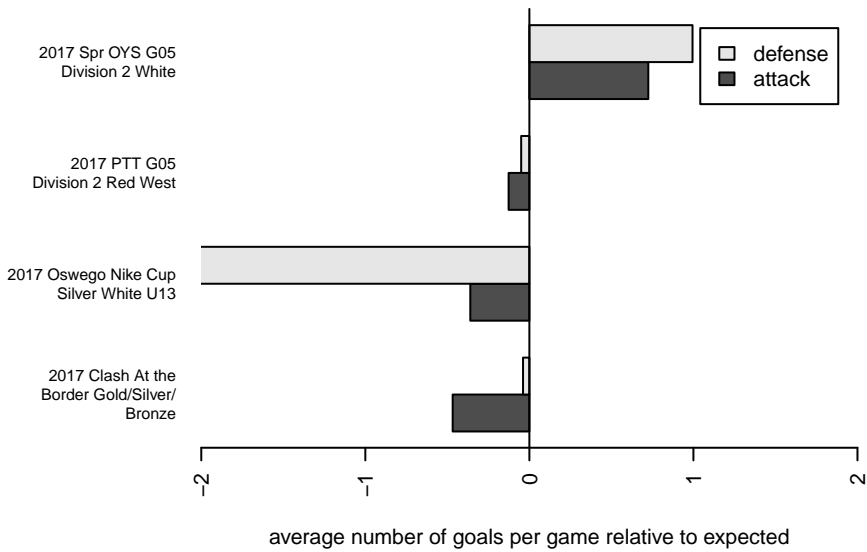

Venues played:
 2017 Clash At the Border Gold/Silver/Bronze
 2017 Oswego Nike Cup Silver White U13
 2017 PTT G05 Division 2 Red West
 2017 OYS Founders Cup G05
 2017 Spr OYS G05 Division 2 White

Aloha United SC Black G05
 Dots are actual minus expected GF (blue circles) and GA (red triangles).
 Blue line is smoothed change in attack strength. Red is smoothed change in defense strength.

**attack and defense variance (black dot)
relative to other teams
and top 10 in region**

**attack and defense rating
relative to others at age
and all opponents in last 13 months**

Performance relative to 13 month average